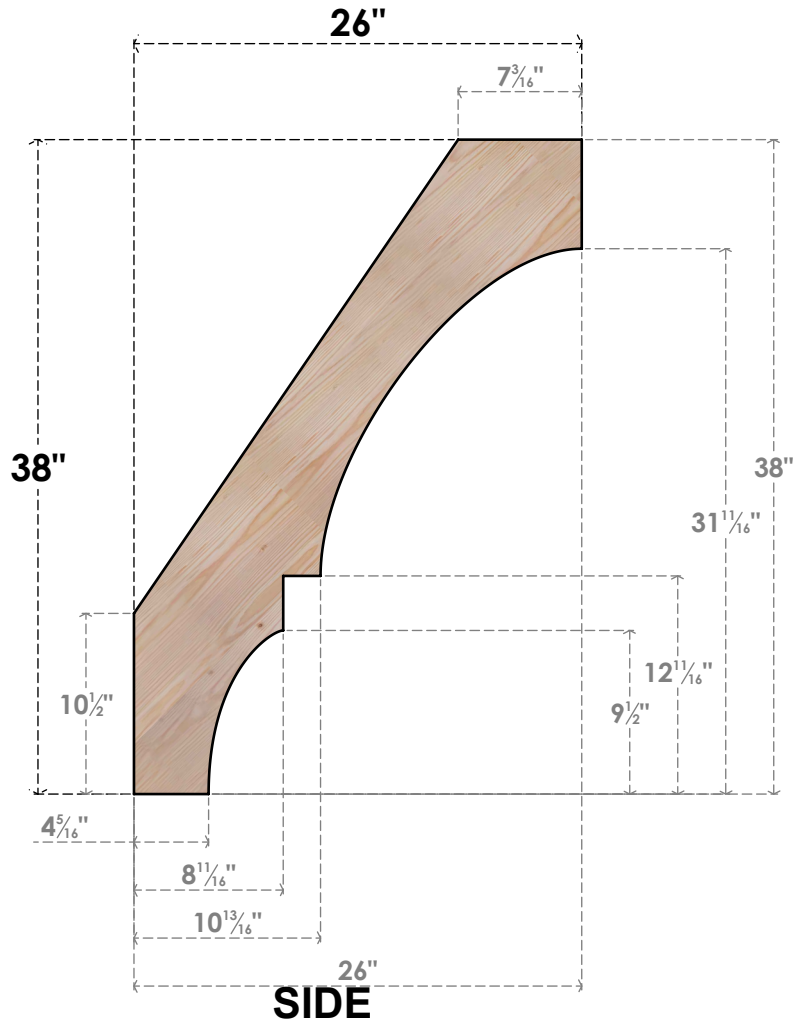

BRC04X26X38BOA00SDF

3 1/2"W X 26"D X 38"H BALBOA SMOOTH BRACE, DOUGLAS FIR

EKENA MILLWORK
 2300 WEST MAIN ST.
 CLARKSVILLE, TX 75426
 TOLL FREE: 866-607-0453
 WWW.EKENAMILLWORK.COM

NOTES

1. INSTALLATION TO BE COMPLETED IN ACCORDANCE WITH MANUFACTURER'S SPECIFICATIONS.
2. DRAWING MAY NOT BE TO SCALE
3. THIS DRAWING IS INTENDED FOR DESIGN AND PLANNING PURPOSES ONLY.
4. ALL INFORMATION CONTAINED HEREIN WAS CURRENT AT THE TIME OF DEVELOPMENT BUT MUST BE REVIEWED AND APPROVED BY THE PRODUCT MANUFACTURER TO BE CONSIDERED ACCURATE.
5. PRODUCTS ARE NOT KILN DRIED. THIS ITEM IS UNIQUE AND WILL CONTAIN THE NATURAL VARIATIONS THAT THE WOOD SPECIES OFFERS. THIS MAY RESULT IN VARIATIONS UP TO 1/4"