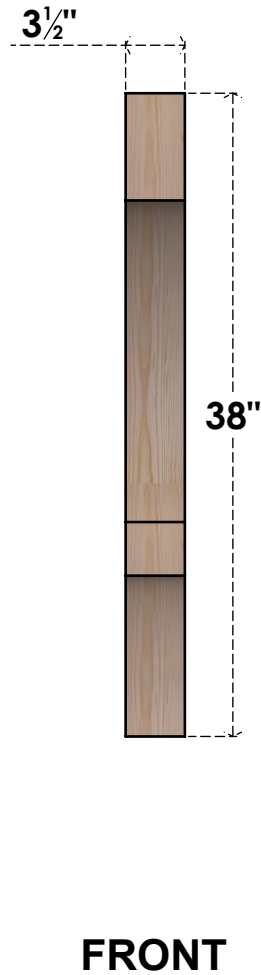

BRC04X26X38BOA00SDF

3 1/2"W X 26"D X 38"H BALBOA SMOOTH BRACE, DOUGLAS FIR

EKENA MILLWORK
 2300 WEST MAIN ST.
 CLARKSVILLE, TX 75426
 TOLL FREE: 866-607-0453
 WWW.EKENAMILLWORK.COM

NOTES

1. INSTALLATION TO BE COMPLETED IN ACCORDANCE WITH MANUFACTURER'S SPECIFICATIONS.
2. DRAWING MAY NOT BE TO SCALE
3. THIS DRAWING IS INTENDED FOR DESIGN AND PLANNING PURPOSES ONLY.
4. ALL INFORMATION CONTAINED HEREIN WAS CURRENT AT THE TIME OF DEVELOPMENT BUT MUST BE REVIEWED AND APPROVED BY THE PRODUCT MANUFACTURER TO BE CONSIDERED ACCURATE.
5. PRODUCTS ARE NOT KILN DRIED. THIS ITEM IS UNIQUE AND WILL CONTAIN THE NATURAL VARIATIONS THAT THE WOOD SPECIES OFFERS. THIS MAY RESULT IN VARIATIONS UP TO 1/4"